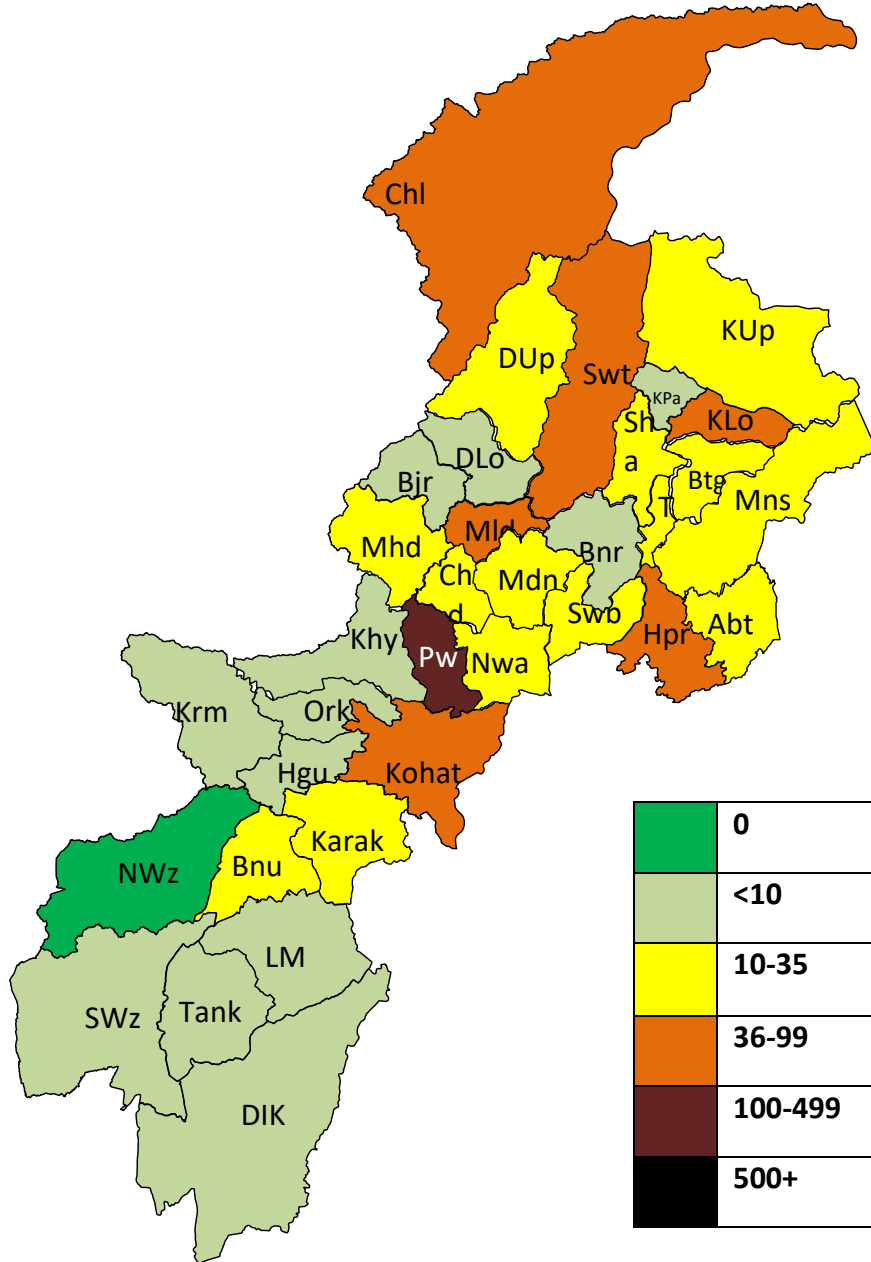

Khyber Pakhtunkhwa Corona Virus COVID19 Daily Update 10 September 2020

1. Snapshot figures for the day¹

793

Total Active Cases²

36823

Total Cases

1256

Total Deaths

1. Figures up to 12 Midnight on the 9th of September
2. Active cases = total cases till now – deaths – recoveries

Khyber Pakhtunkhwa Corona Virus COVID19 Daily Update 10 September 2020

2. Provincial Heatmap

Map colored by active cases

**Khyber
Pakhtunkhwa
Corona Virus
COVID19
Daily Update
10 September 2020**

3. District data

District	Cases		Deaths		Recoveries	Active Cases
	Total	24 hrs	Total	24 hrs		
Total	36823	68	1256	0	34774	793
Peshawar Division						
PESHAWAR	13763	9	591	0	13011	161
CHARSADDA	903	2	15	0	870	18
NOWSHERA	994	17	47	0	915	32
KHYBER	754	0	10	0	737	7
MOHMAND	130	0	2	0	113	15
Total	16544	28	665	0	15646	233
Mardan Division						
MARDAN	1261	4	59	0	1185	17
SWABI	523	0	30	0	471	22
Total	1784	4	89	0	1656	39
Malakand Division						
SWAT	3053	2	101	0	2907	45
BUNER	485	0	11	0	470	4
DIR LOWER	1717	0	42	0	1669	6
DIR UPPER	905	0	12	0	859	34
SHANGLA	410	0	3	0	382	25
MALAKAND	1614	0	40	0	1521	53
CHITRAL LOWER	504	5	5	0	463	36
CHITRAL UPPER	202	1	1	0	178	23
BAJAUR	595	0	33	0	561	1
Total	9485	8	248	0	9010	227
Hazara Division						
MANSEHRA	735	0	18	0	707	10
ABBOTTABAD	1647	7	91	0	1542	14
HARIPUR	718	7	13	0	642	63
TOR GHAR	21	0	0	0	5	16
KOHISTAN UPPER	37	0	0	0	26	11
KOHISTAN LOWER	48	0	0	0	12	36
KOLAI PALLAS	17	1	0	0	16	1
BATTAGRAM	368	1	16	0	340	12
Total	3591	16	138	0	3290	163
Kohat Division						
KOHAT	814	11	33	0	702	79
HANGU	211	0	8	0	194	9
KARAK	484	0	27	0	446	11
KURRAM	646	0	13	0	631	2
ORAKZAI	141	0	2	0	138	1
Total	2296	11	83	0	2111	102
Bannu Division						
BANNU	240	0	8	0	214	18
LAKKI MARWAT	74	0	1	0	70	3
NORTH WAZIRISTAN	15	0	1	0	14	0
Total	329	0	10	0	298	21
Dera Ismail Khan Division						
DERA ISMAIL KHAN	463	0	19	0	443	1
TANK	85	1	0	0	84	1
SOUTH WAZIRISTAN	94	0	3	0	85	6
Total	642	1	22	0	612	8
Quarantine/Travellers						
Total	2152	0	1	0	2151	0